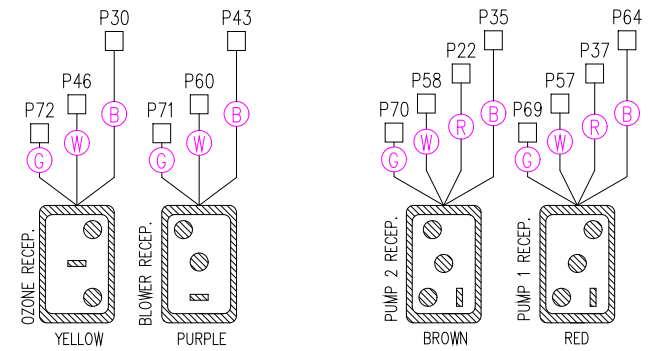

LEGEND	
	- 1/4" QUICK CONNECT
	- 1/4" PIGGYBACK
	- FORK CONNECTOR
	- RING CONNECTOR
	- SOCKET CONNECTOR
	- PIN CONNECTOR

**MAIN INPUT SERVICE  
SEE MANUAL**

**HYDRO-QUIP**  
CORONA, CA (909) 273-7575

Manufacture Notes:

Dwg. No.  
**G822A0-KLPQY-J**

Drawn  
MBS  
Date  
02.09.09  
Diagram No.  
**5160**

Wire Color Code	
B - Black	G - Green
Br - Brown	Bl - Blue
R - Red	V - Violet
O - Orange	W - White
Y - Yellow	Gr - Gray