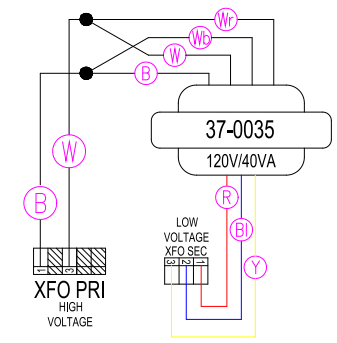

LEGEND	
	- 1/4" QUICK CONNECT
	- 1/4" PIGGYBACK
	- FORK CONNECTOR
	- RING CONNECTOR
	- SOCKET CONNECTOR
	- PIN CONNECTOR

**MAIN INPUT SERVICE  
SEE MANUAL**

**HYDRO-QUIP**  
CORONA, CA (909) 273-7575

Manufacture Notes:

Dwg. No.  
**G822A0-KLPQY-J**

Drawn  
MBS  
Date  
02.09.09  
Diagram No.  
**5160**

Wire Color Code	
B - Black	G - Green
Br - Brown	Bl - Blue
R - Red	V - Violet
O - Orange	W - White
Y - Yellow	Gr - Gray