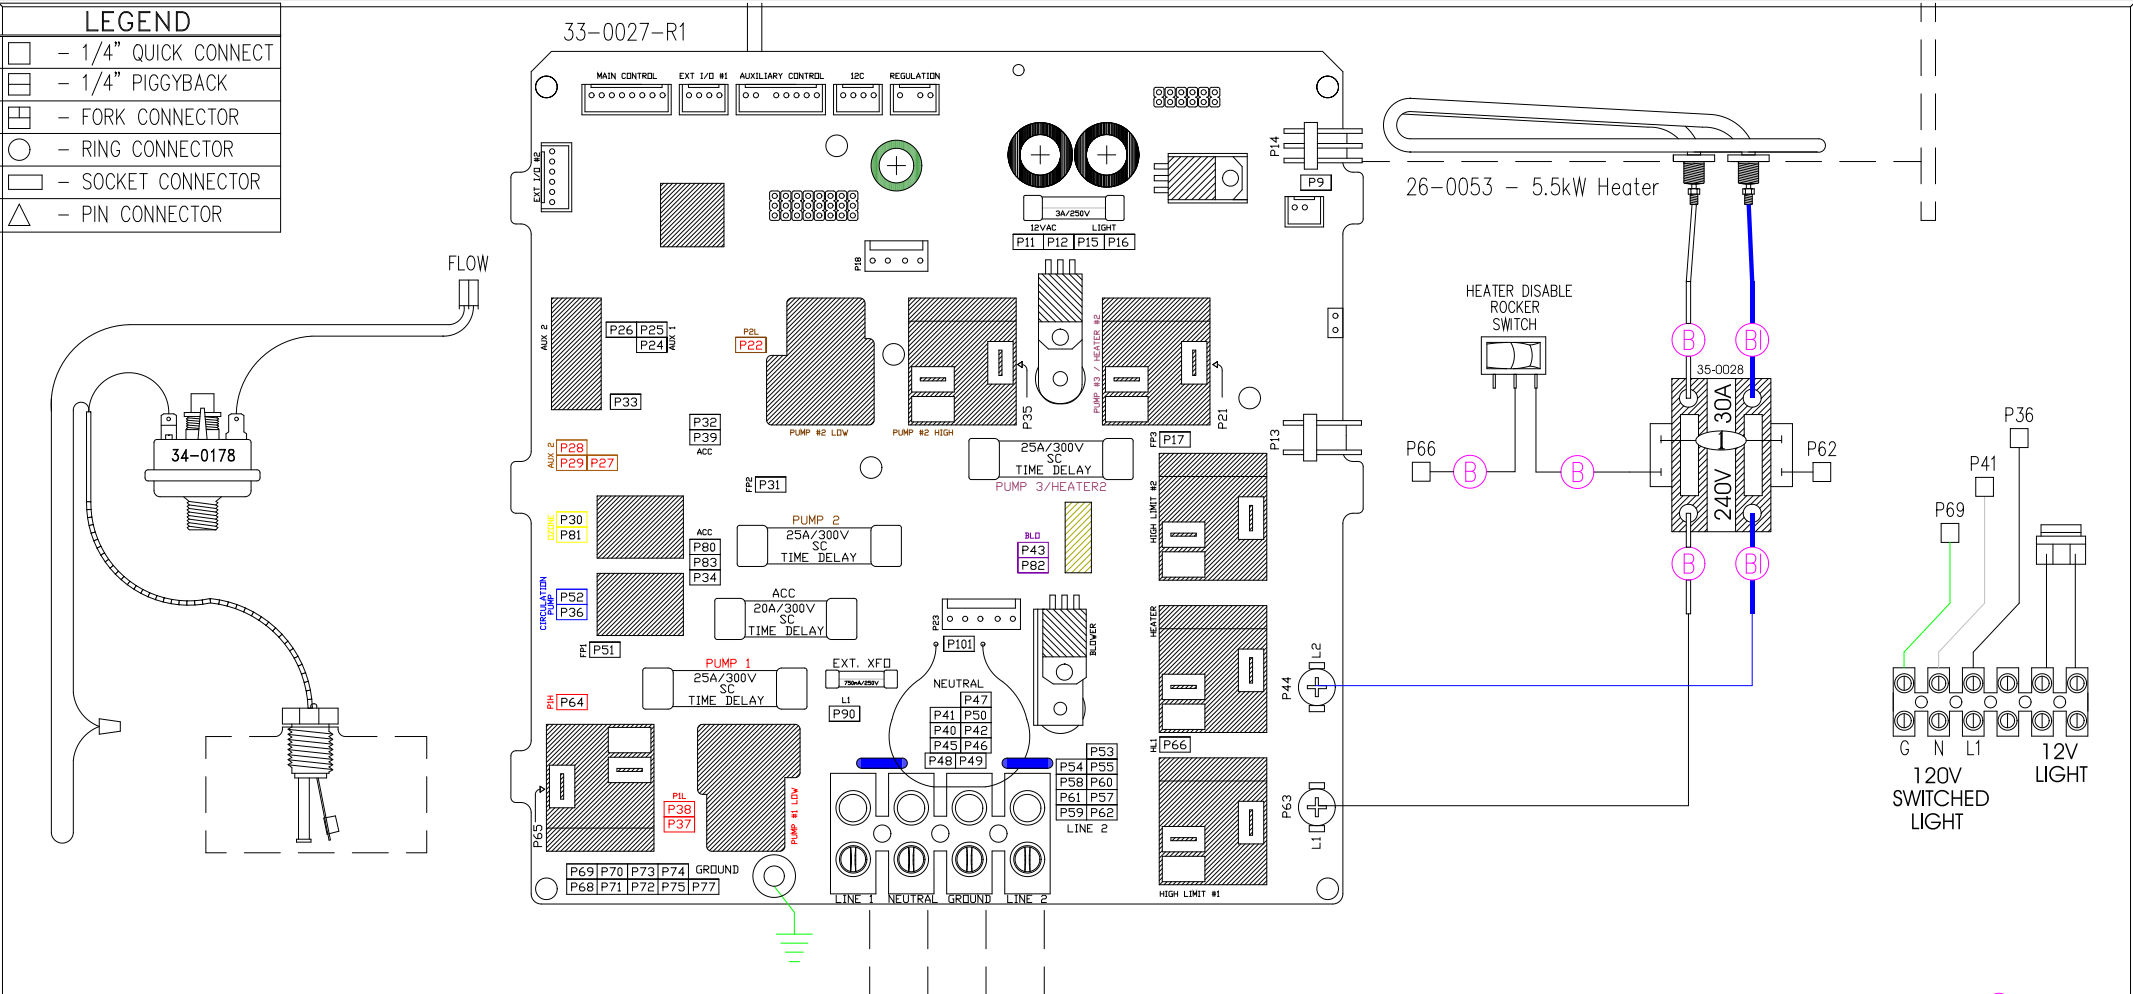

LEGEND	
	- 1/4" QUICK CONNECT
	- 1/4" PIGGYBACK
	- FORK CONNECTOR
	- RING CONNECTOR
	- SOCKET CONNECTOR
	- PIN CONNECTOR

**MAIN INPUT SERVICE  
SEE MANUAL**

**HYDRO-QUIP**  
CORONA, CA (909) 273-7575

Manufacture Notes:

Dwg. No.  
**G822A0-KLPQY-J**

Drawn  
MBS  
Date  
02.09.09  
Diagram No.  
**5160**

Wire Color Code	
B - Black	G - Green
Br - Brown	Bl - Blue
R - Red	V - Violet
O - Orange	W - White
Y - Yellow	Gr - Gray